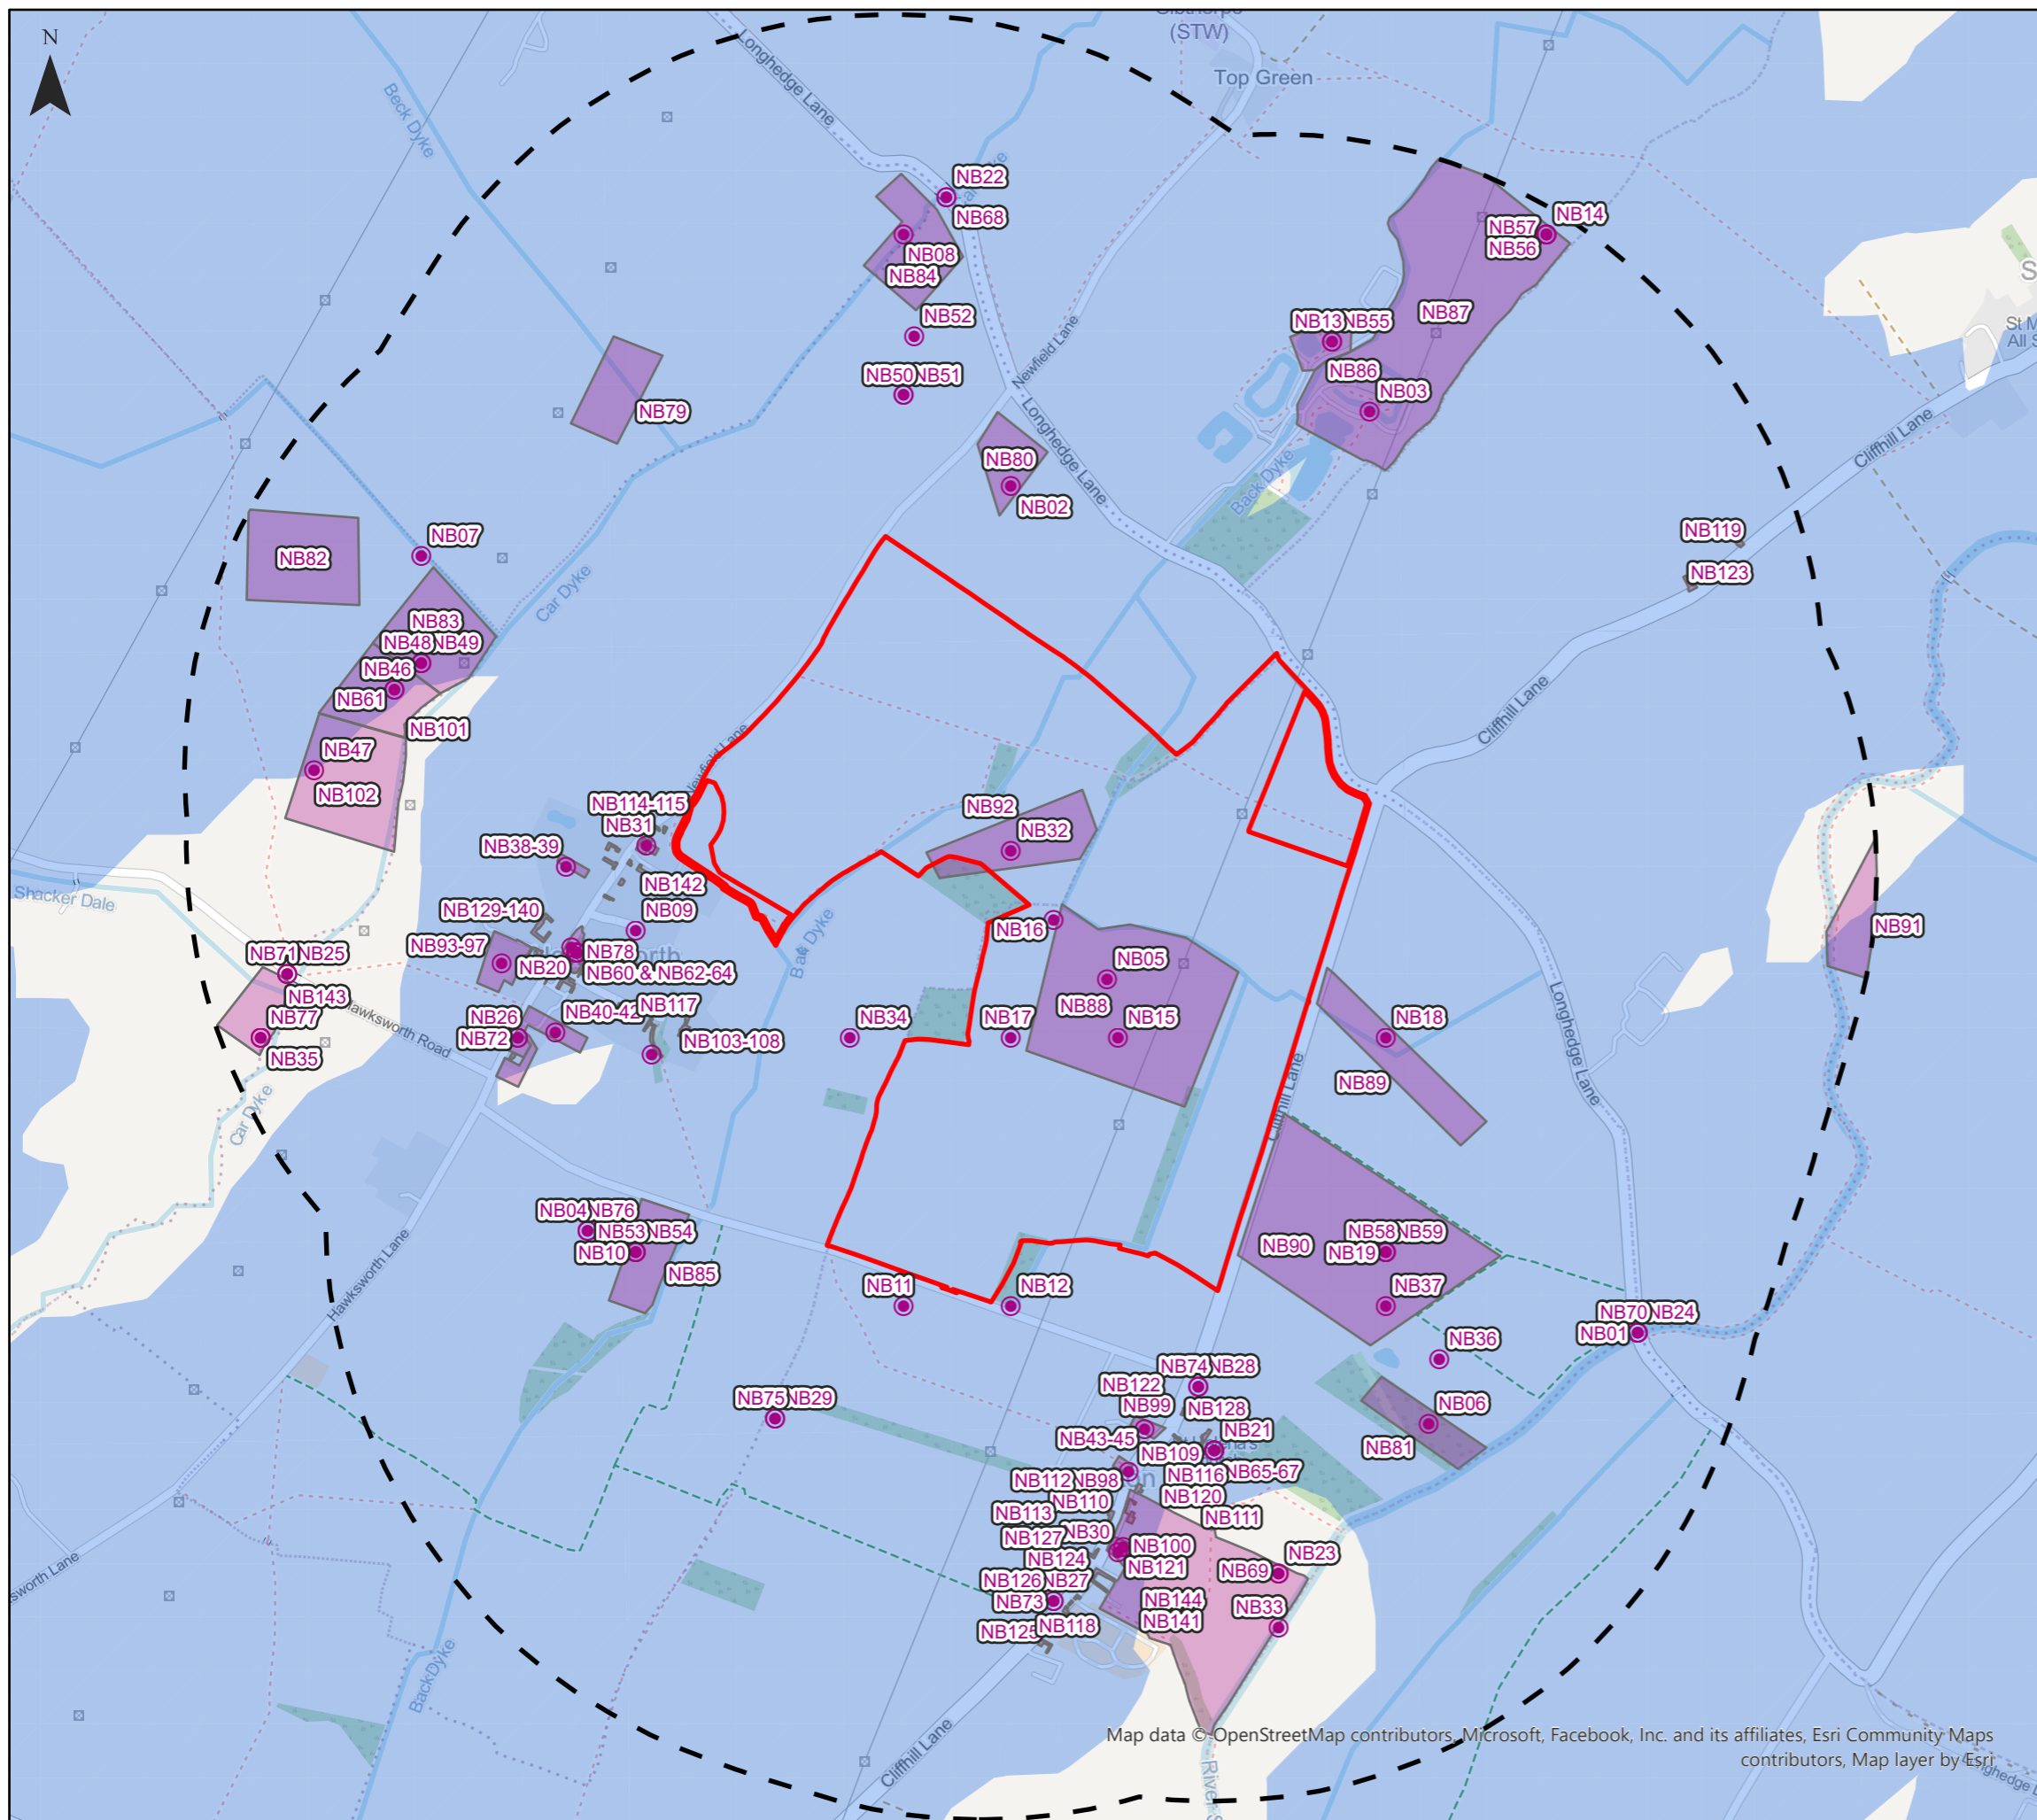

# Longhedge Solar Farm Historic Environment Record Figure 3.2

### Key

- Development Boundary
- 1km Study Area
- Nottingham Historic Environment Record (points)
- Nottingham Historic Environment Record (polygons)
- Zone of Theoretical Visibility

Neo Office Address:  
Wright Business Centre, 1 Lonmay Road, Glasgow, G33 4EL

Map data © OpenStreetMap contributors, Microsoft, Facebook, Inc. and its affiliates, Esri Community Maps contributors, Map layer by Esri

0 0.5 1 2 Kilometres

Date: 07/09/2022  
 Drawn By: Michael Briggs  
 Scale (A3): 1:12,500  
 Drawing No: NEO00782/0041/C