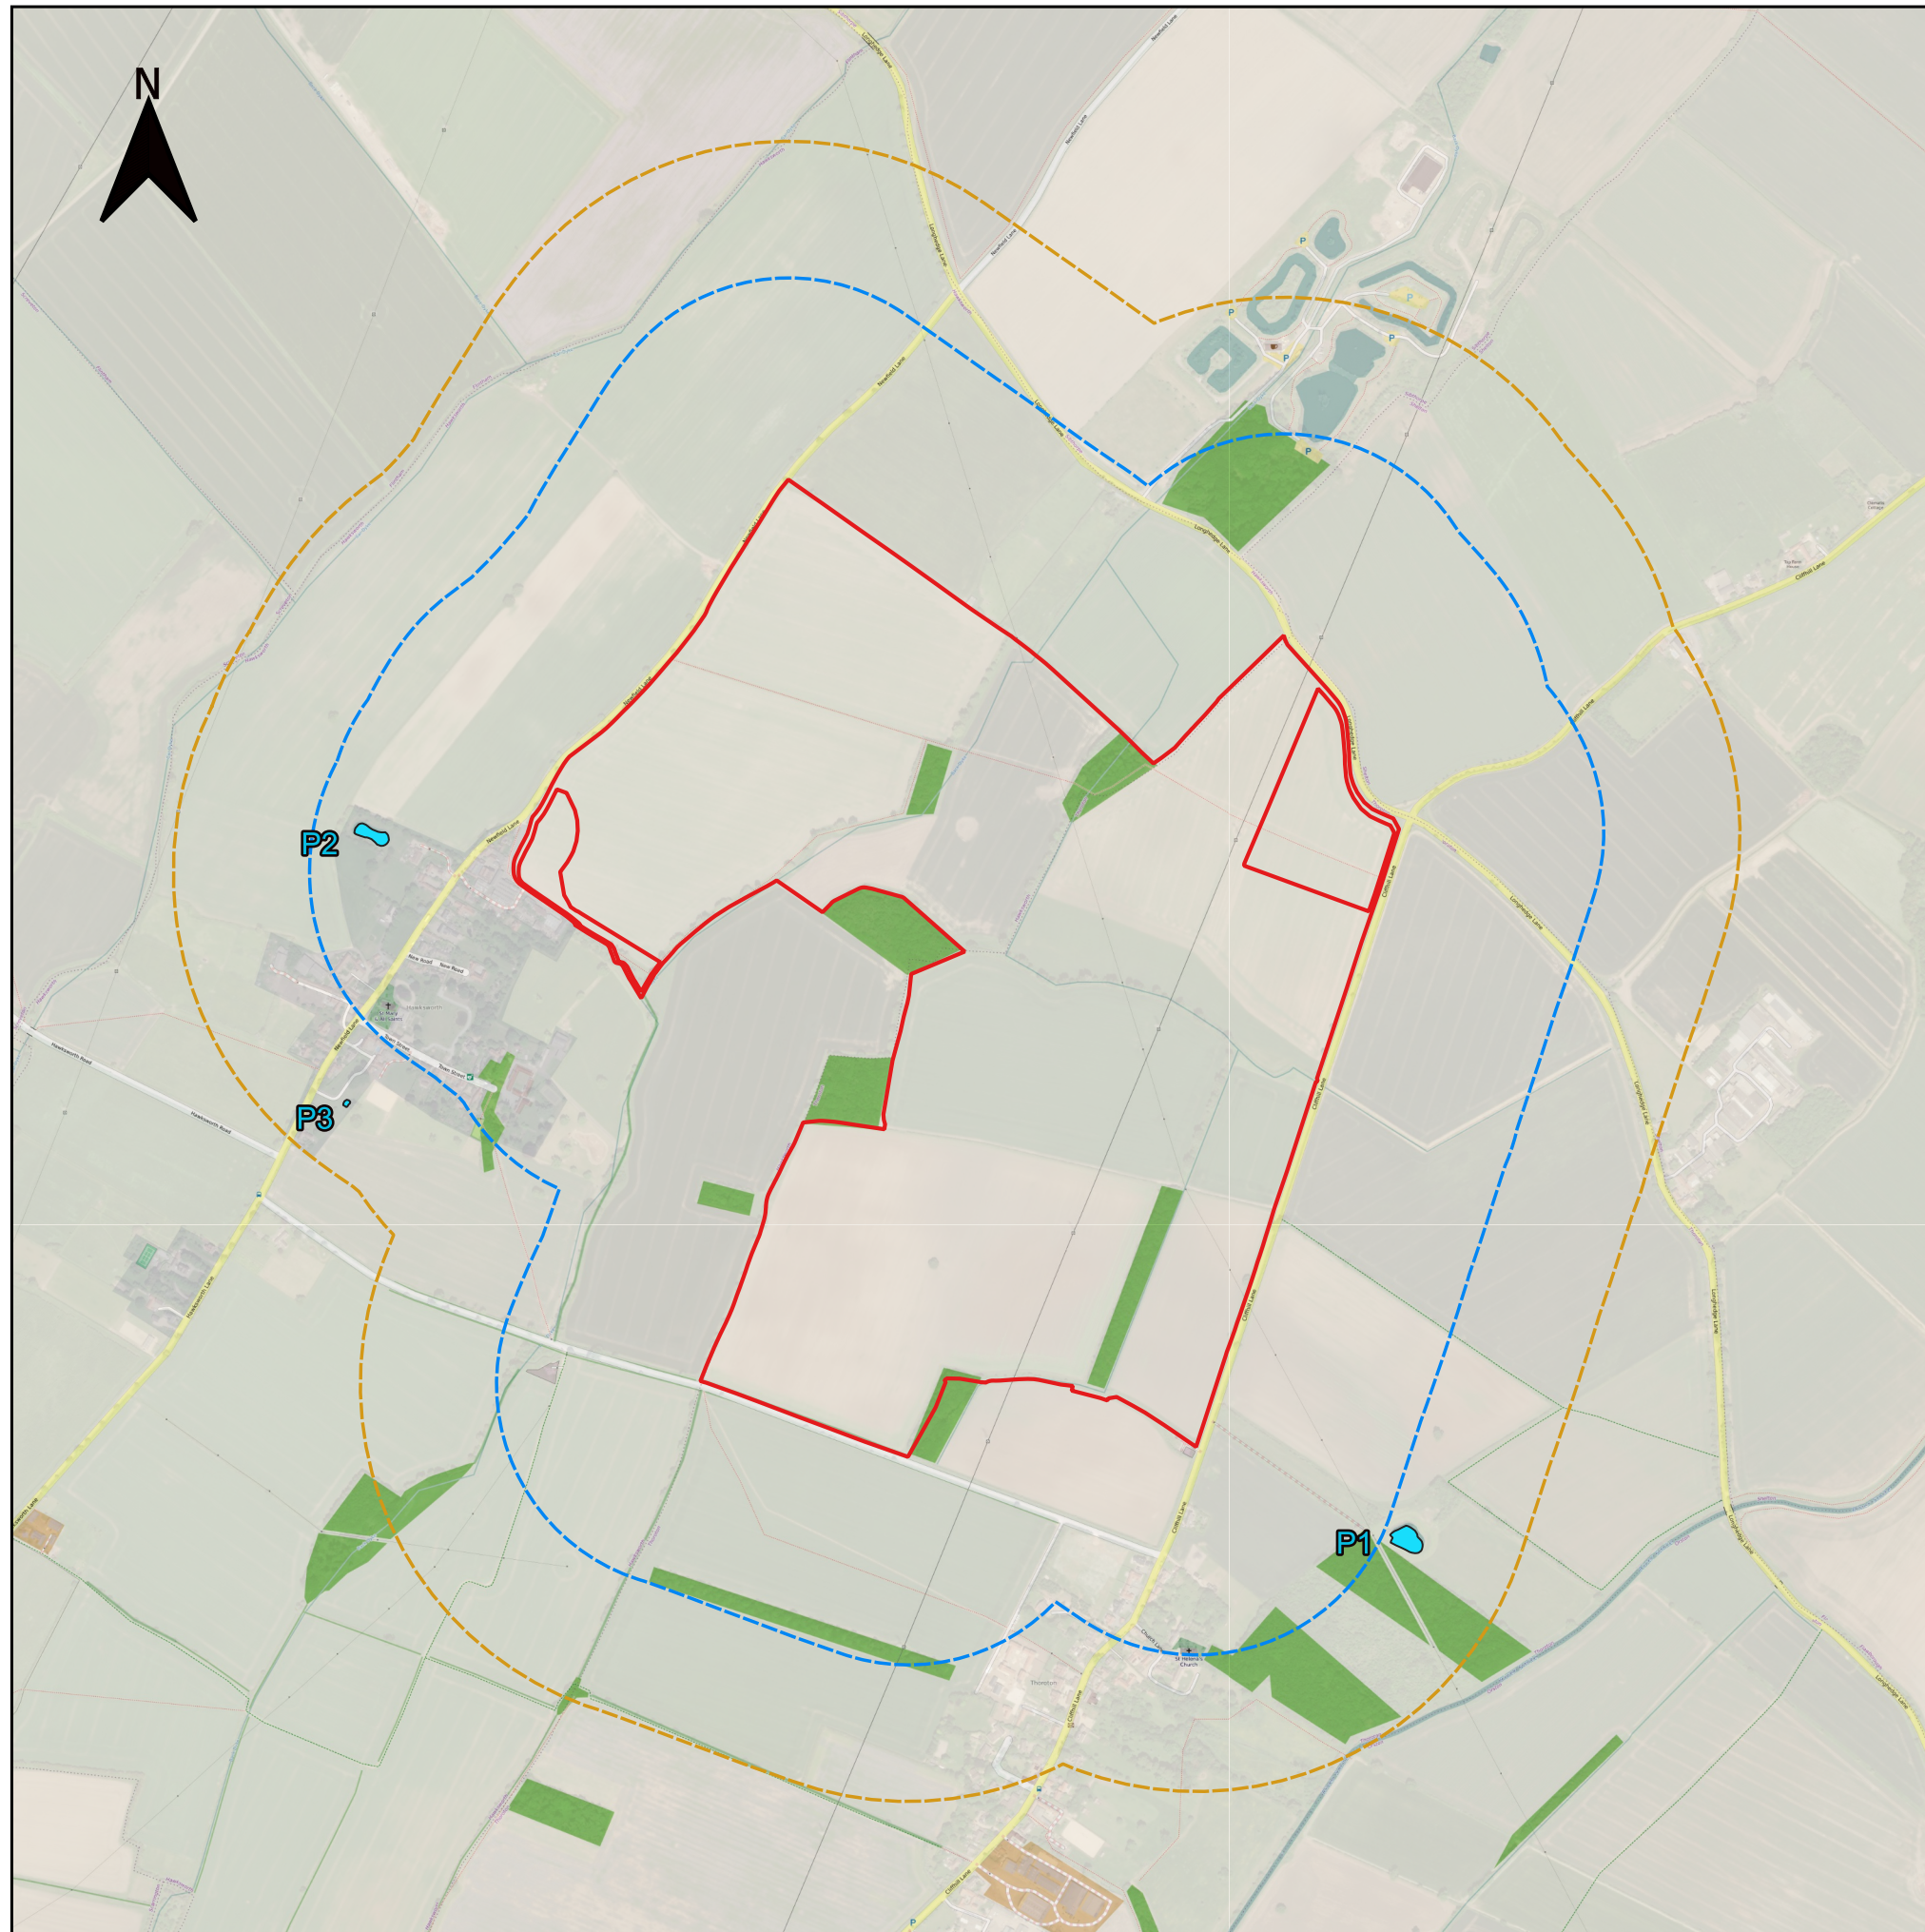

Longhedge Solar Farm - Pond Map Figure 2.3

Key

 **Development Boundary**

 **250m Study Area**

 **500m Study Area**

Ponds

 **P1**

 **P2**

 **P3**

Neo Office Address:
Valiant Office Suites
Lumonics House, Valley Drive,
Swift Valley, Rugby,
Warwickshire, CV21 1TQ

0 225 450 m

Date: 15/09/2022
Drawn By: Louis Maloney
Scale (A3): 1:17,500
Drawing No: NEO000782/009I/B