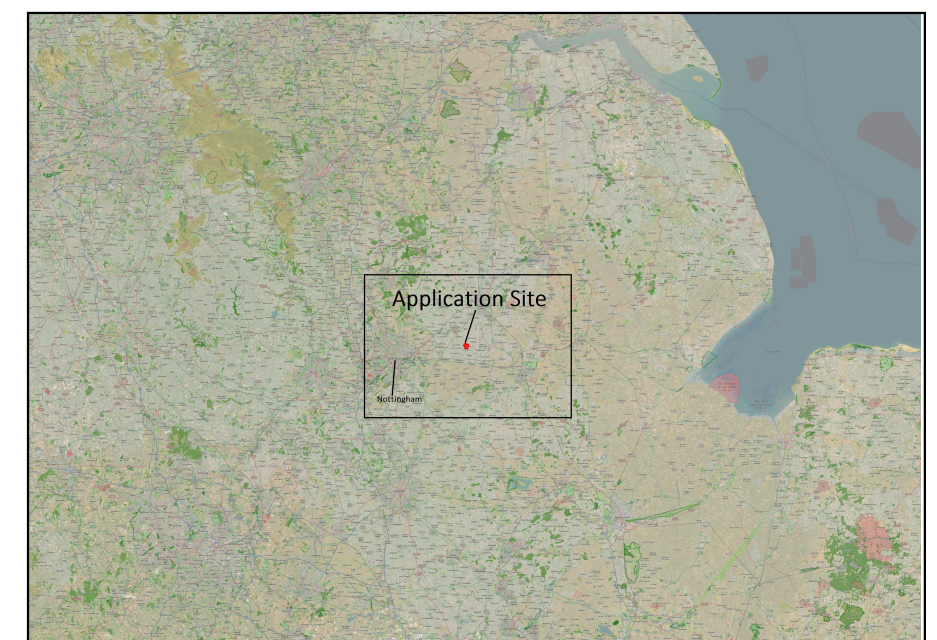

Longhedge Solar Farm - Pond Map Figure 2.3

Key

 **Development Boundary**

 **250m Study Area**

 **500m Study Area**

Ponds

 **P1**

 **P2**

 **P3**

Neo Office Address:
Valiant Office Suites
Lumonics House, Valley Drive,
Swift Valley, Rugby,
Warwickshire, CV21 1TQ

0 225 450 m

Date: 15/09/2022
Drawn By: Louis Maloney
Scale (A3): 1:17,500
Drawing No: NEO000782/009I/B