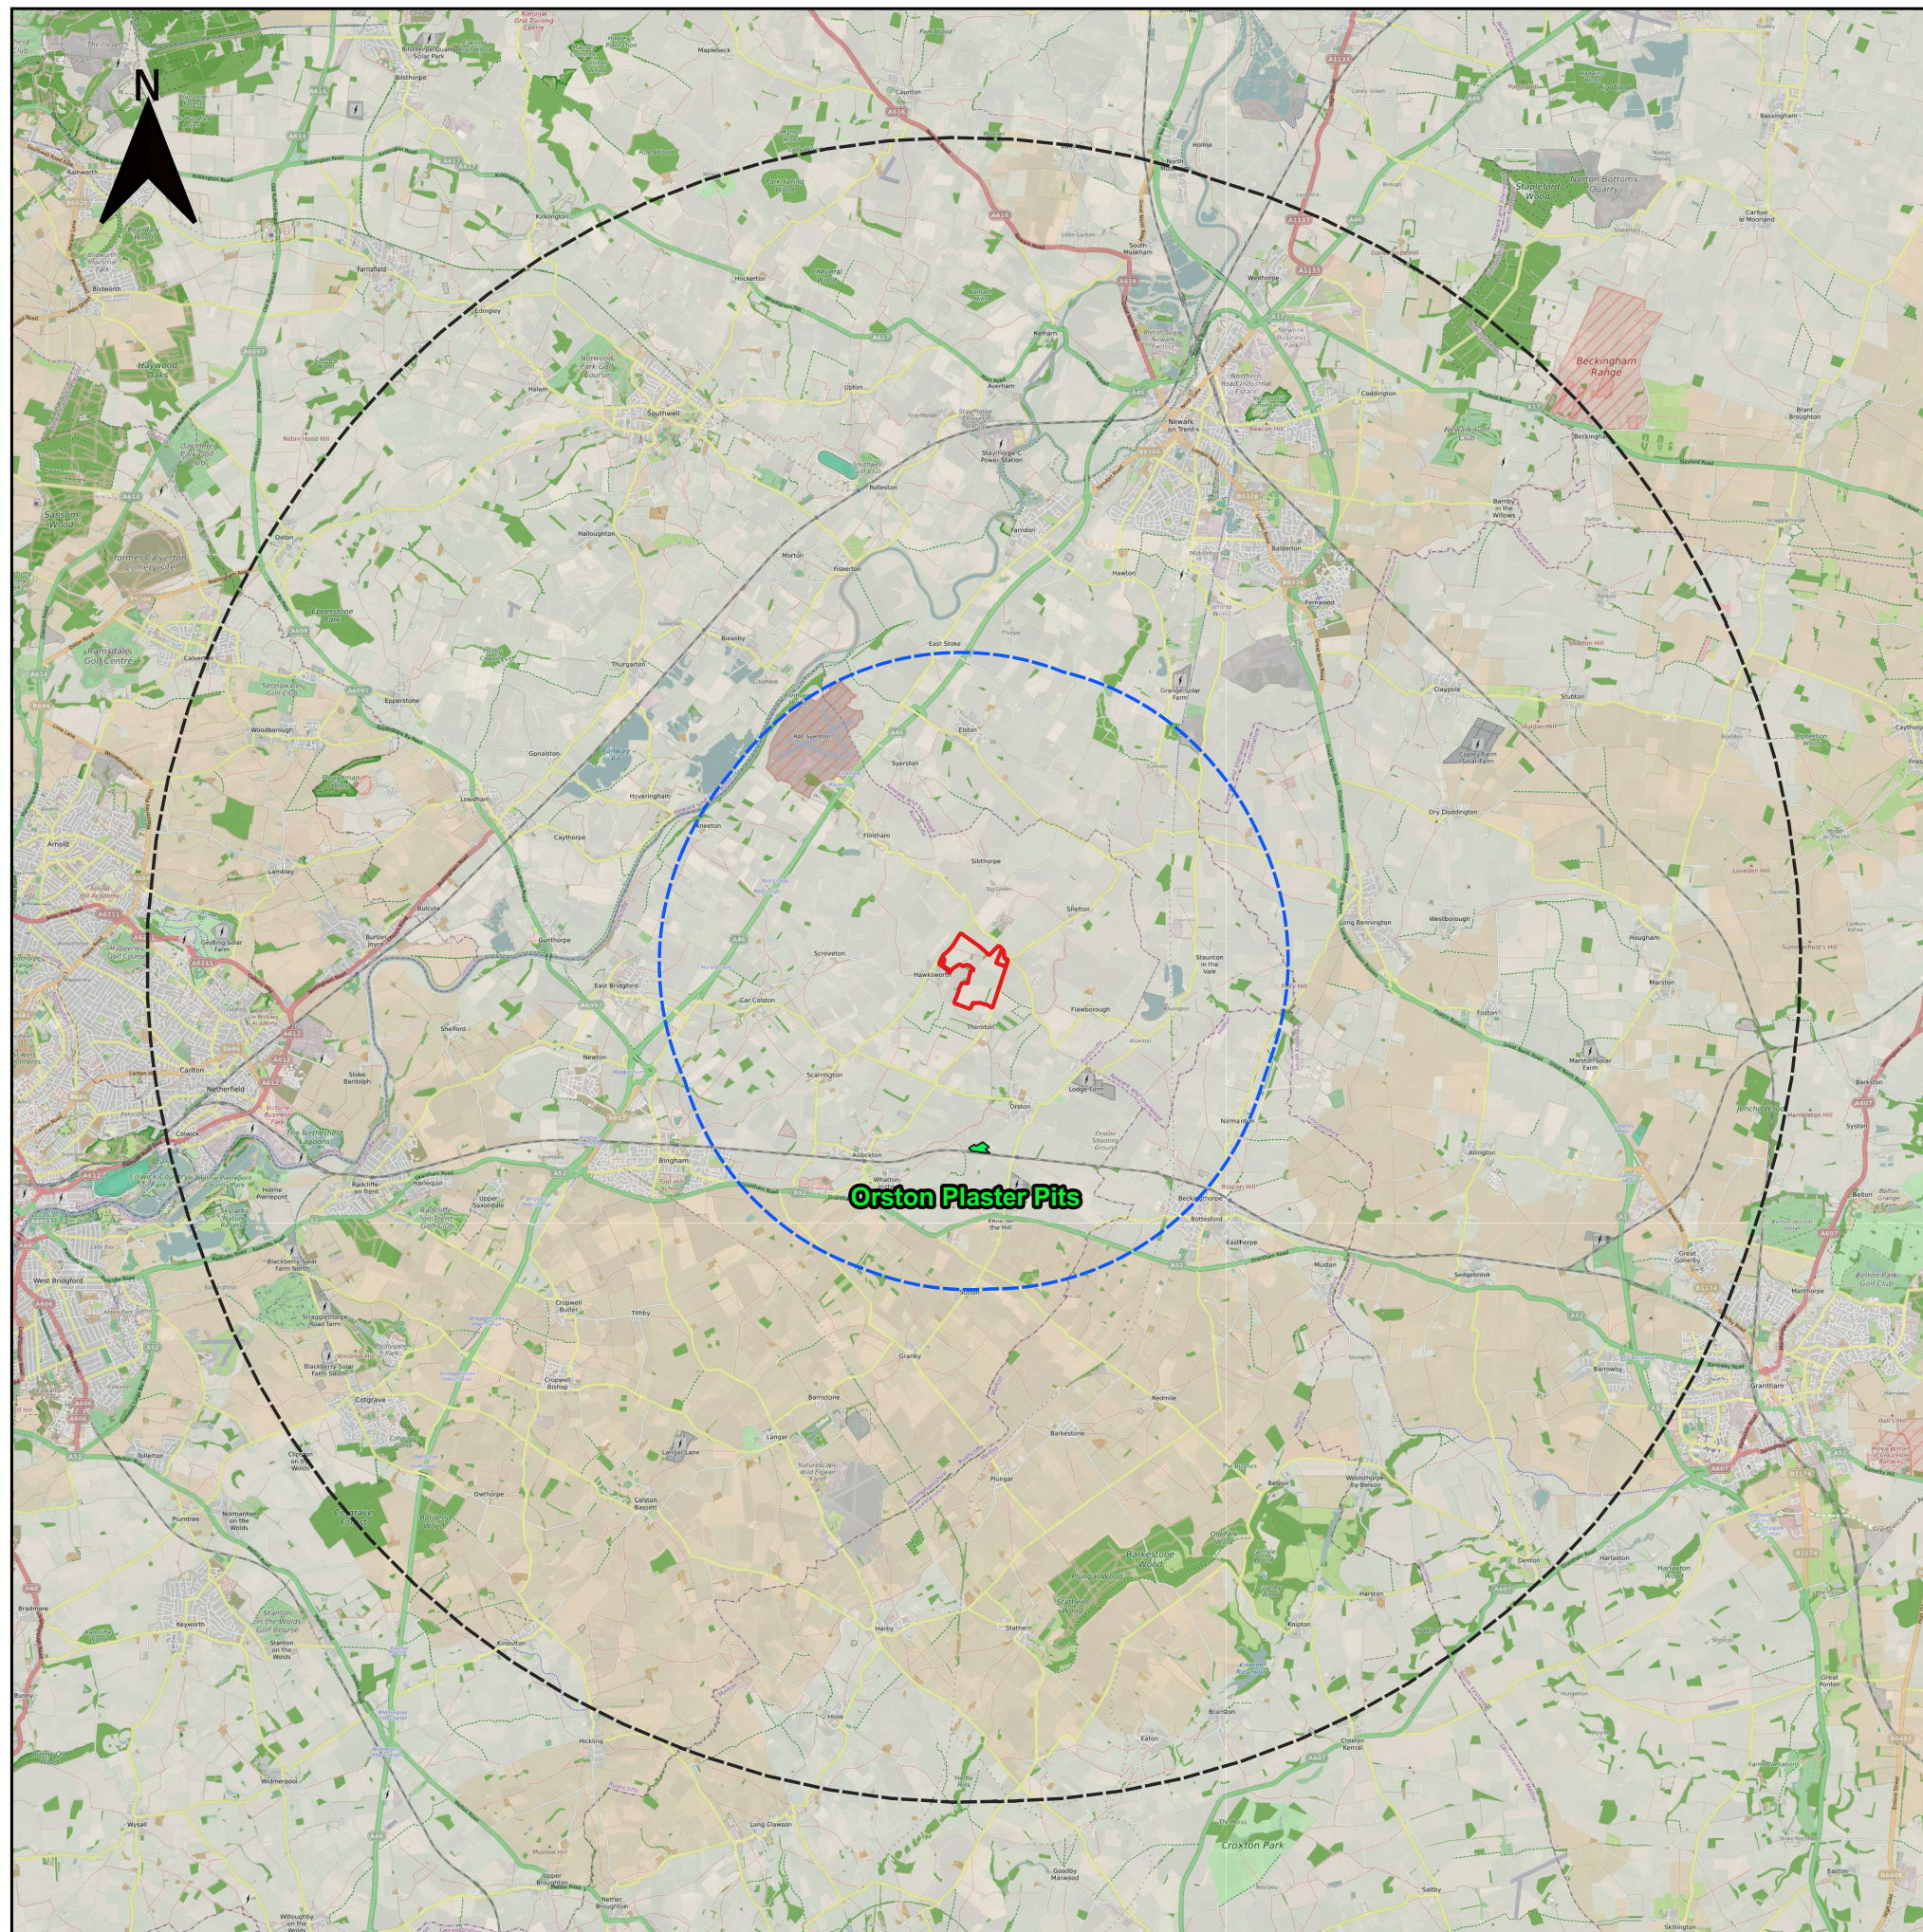

Longhedge Solar Farm - Environmental Designations Map Figure 2.1

Key

- Development Boundary
- 15km Study Area
- 5km Study Area
- Site of Special Scientific Interest (SSSI)

Neo Office Address:
Valiant Office Suites
Lumonics House, Valley Drive,
Swift Valley, Rugby,
Warwickshire, CV21 1TQ

Date: 15/09/2022
Drawn By: Louis Maloney
Scale (A3): 1:10,000
Drawing No: NEO000782/005I/C